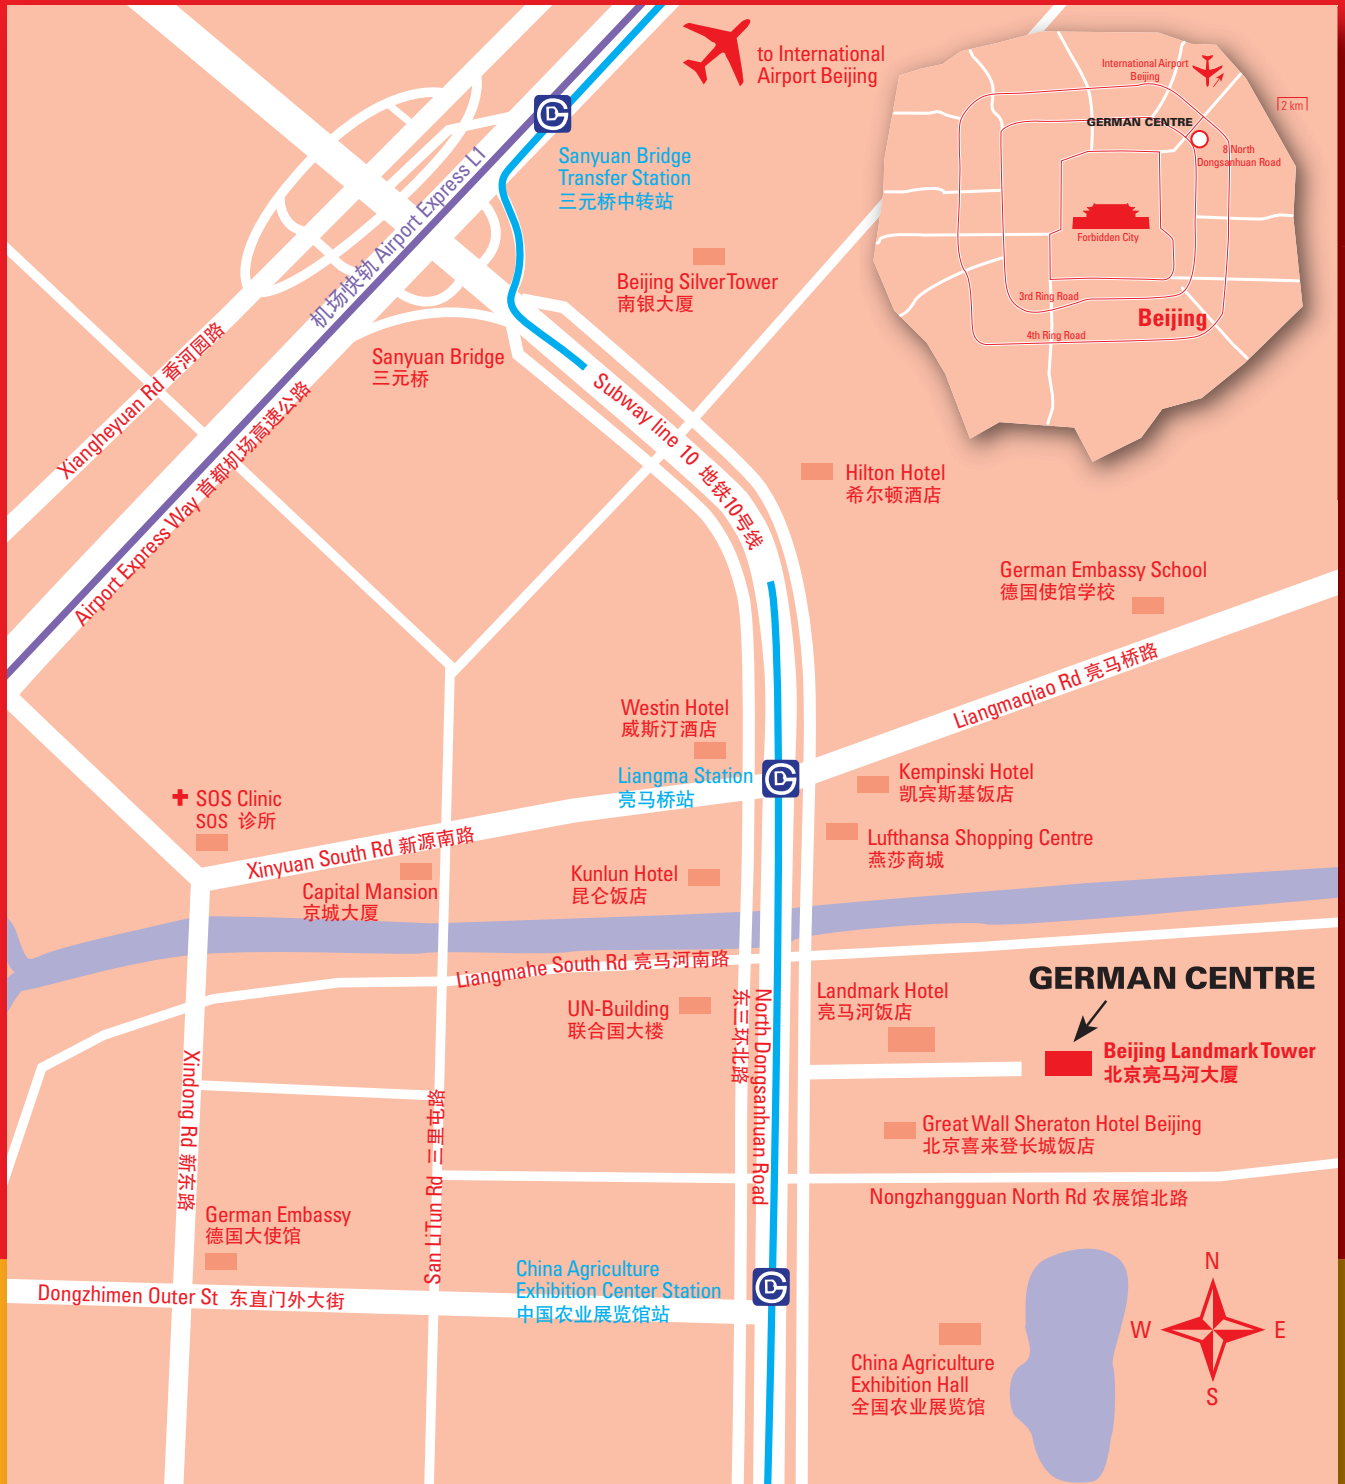

GERMAN CENTRE
FOR INDUSTRY AND TRADE

BEIJING

How to get to the German Centre Beijing

German Centre for Industry and Trade Beijing Co., Ltd
11th Floor, Unit 1111, Landmark Tower 2,
8 North Dongsanhuan Road, Chaoyang District
100004 Beijing, PR China